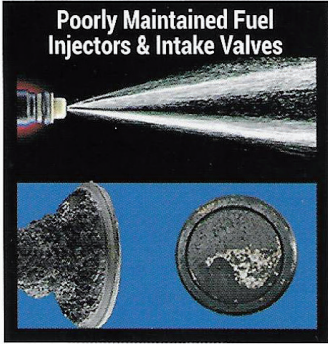

FUEL SYSTEM SERVICE

for only **$129.95**

"DRIVERS, RESTART YOUR ENGINES"

Images shown are illustrative. Actual results may vary.